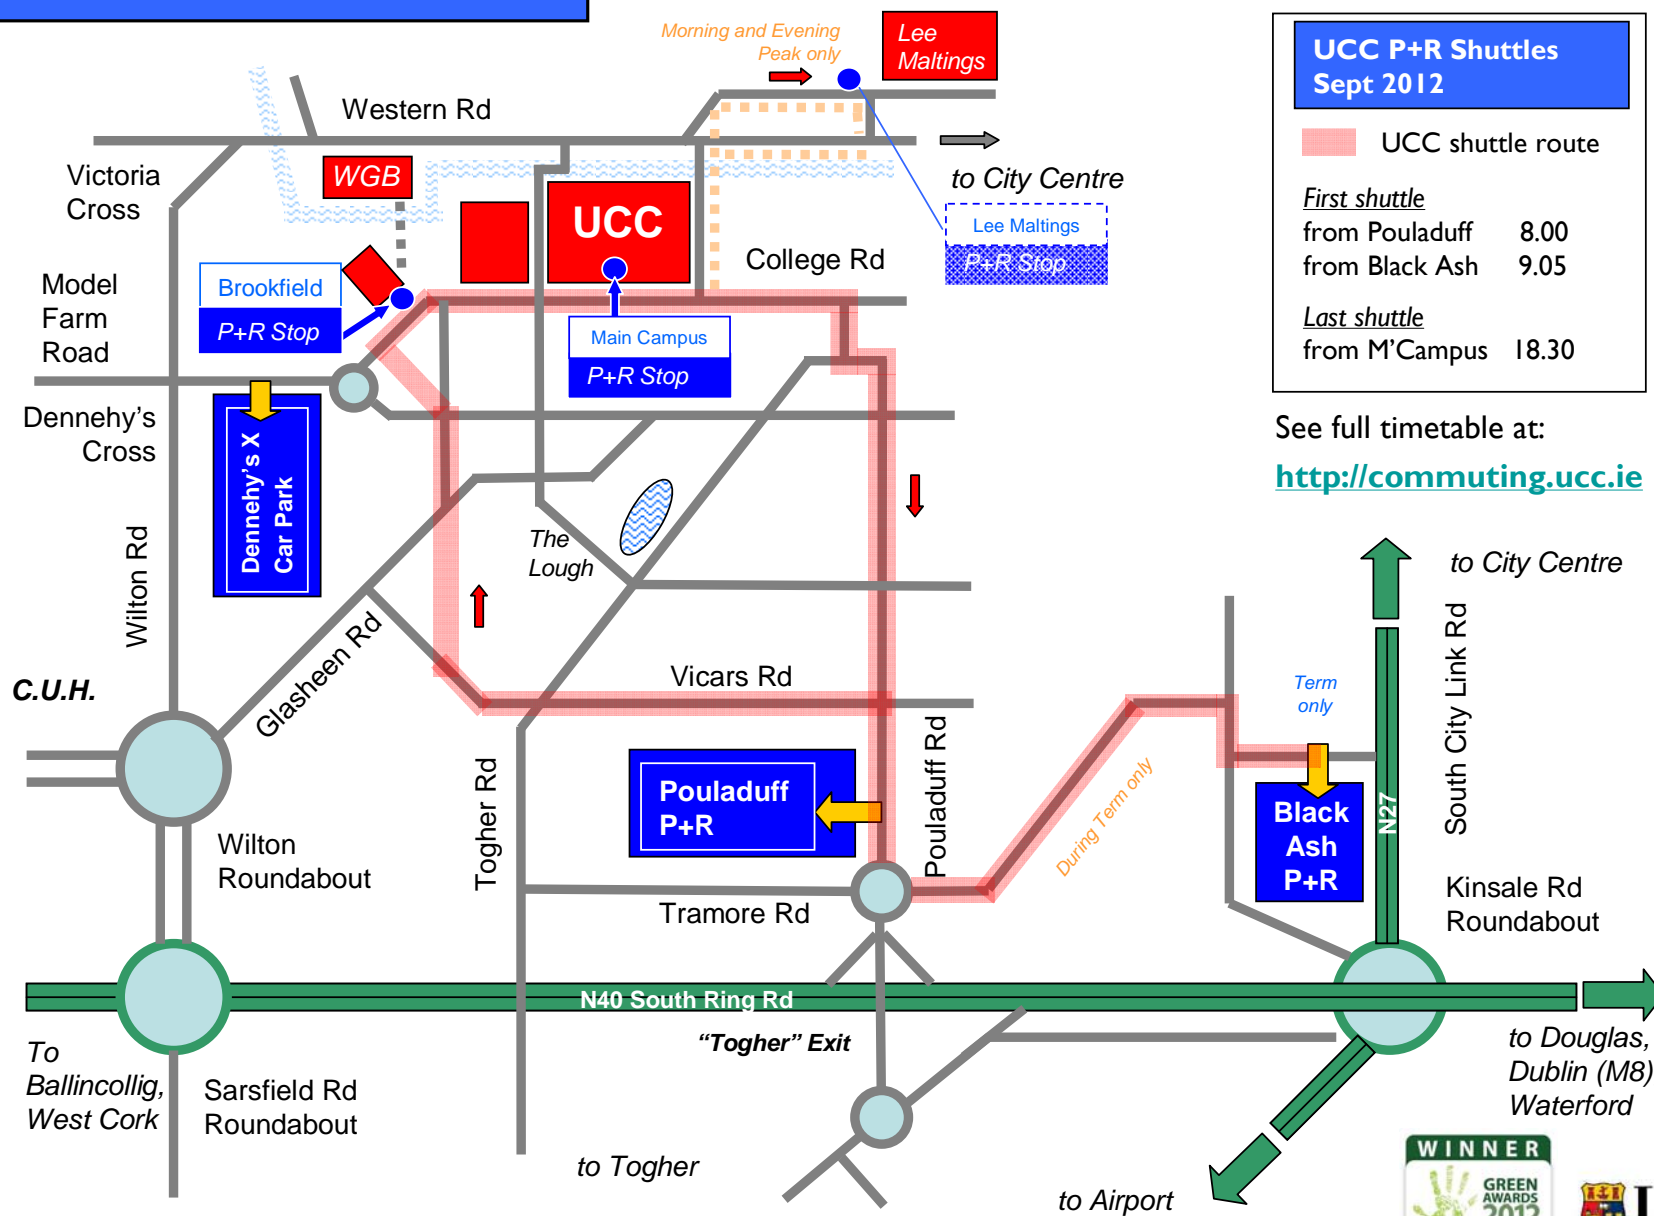

UCC Park + Ride

**UCC P+R Shuttles
Sept 2012**

UCC shuttle route

First shuttle

from Pouladuff	8.00
from Black Ash	9.05

Last shuttle

from M'Campus	18.30
---------------	-------

See full timetable at:
<http://commuting.ucc.ie>